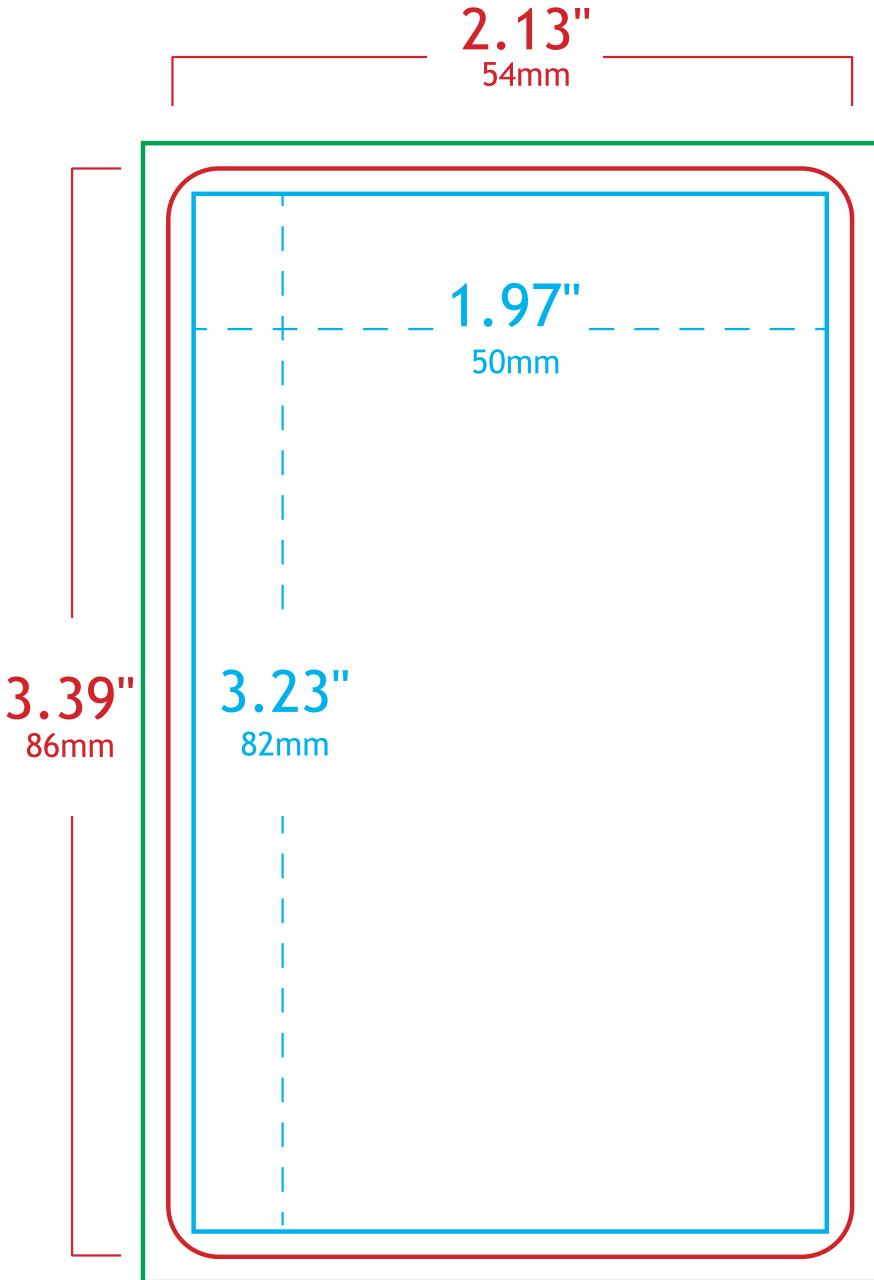

TRIM

SAFE ZONE

Document Size - Green Line

3.54" x 2.28" / 90mm x 58mm

Document Trim Size - Red Line

(final size after being cut)

3.39" x 2.13" / 86mm x 54mm

Safe Zone - Blue Line

3.23" x 1.97" / 82mm x 50mm